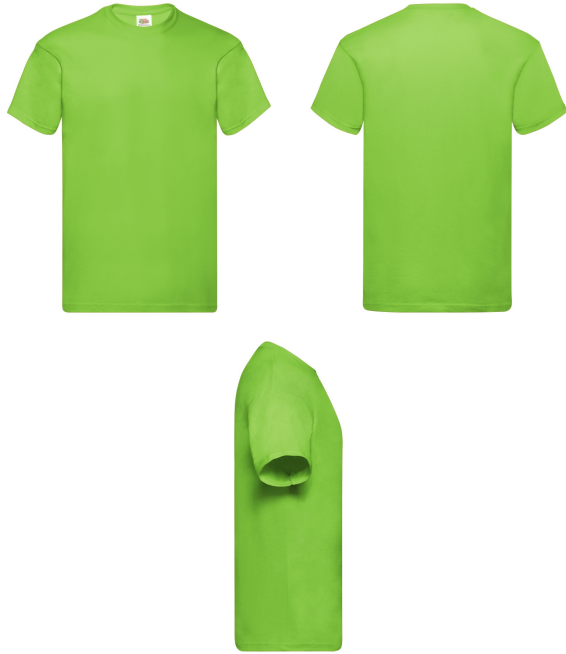

# ORIGINAL T

## Mens - 61-082-0

### MENS LADIES KIDS

100% cotton\*  
\*Heather Grey 97% cotton, 3% polyester

White - 135gm/m<sup>2</sup>  
Colour - 145gm/m<sup>2</sup>

S - 5XL  
4XL & 5XL available in White, Black, Navy and Heather Grey only

**120**  
(108 size 2XL, 36 sizes 3XL-5XL)

- Rib crew neck with self-fabric back neck tape
- Fine knit gauge for enhanced printability